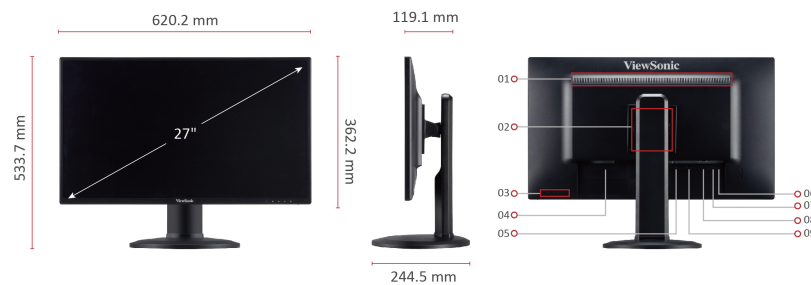

## Key Features

- Ergonomic tilt, swivel, pivot and height adjustments
- Audio, HDMI, DisplayPort, and VGA connectivity
- Dual 3W speakers
- Full HD display with SuperClear® IPS panel technology
- Flicker-Free technology and Blue Light Filter

## Product Description

The ViewSonic® VG2719 is a 27" FHD monitor with an ergonomic stand, which allows you to easily tilt and swivel your monitor to an ideal position; furthermore, you can adjust the height and rotate the monitor 90 degrees for portrait viewing. To make the most of the ergonomic design, the VG2719 is also built with Flicker-Free technology and a Blue Light Filter to reduce your eye fatigue after a long day of use. The VG2719 adopts SuperClear® IPS panel technology to ensure consistent brightness with a 178° wide viewing angle and 16.7M display colors. The viewing experience is complemented by its narrow bezel design, which increases the viewable area of the VG2719 screen. To support your work, the VG2719 is equipped with VGA, HDMI, DisplayPort and Audio connectivity. During work, you can switch to Eco Mode for lower energy consumption. The VG2719 is also certified by TCO for better product sustainability and efficient end-to-end enterprise experience.

Visit Us  [www.viewsonic.com](http://www.viewsonic.com)

**DISPLAY**

Display Size (in.):	27
Viewable Area (in.):	27
Panel Type:	IPS Technology
Resolution:	1920 x 1080
Resolution Type:	FHD
Static Contrast Ratio:	1,000:1 (typ)
Dynamic Contrast Ratio:	50M:1
Light Source:	LED
Brightness:	300 cd/m2 (typ)
Colors:	16.7M
Color Space Support:	8 bit (6 bit + Hi-FRC)
Aspect Ratio:	16:9
Response Time (Typical GTG):	5ms
Response Time (GTG w/OD):	5ms
Viewing Angles:	178° horizontal, 178° vertical
Backlight Life (Hours):	30000 Hrs (Min)
Curvature:	Flat
Refresh Rate (Hz):	60
Adaptive Sync:	Yes
Blue Light Filter:	Yes
Flicker-Free:	Yes
Color Gamut:	NTSC: 72% size (Typ), sRGB: 102% size (Typ)
Pixel Size:	0.311 mm (H) x 0.311 mm (V)
Surface Treatment:	Anti-Glare, Hard Coating (3H)