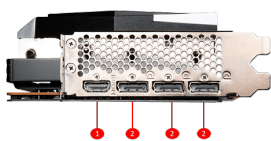

## SPECIFICATIONS

<b>Model Name</b>	Radeon™ RX 7900 XT GAMING TRIO CLASSIC 20G
<b>Graphics Processing Unit</b>	AMD Radeon™ RX 7900 XT
<b>Interface</b>	PCI Express® Gen 4
<b>Stream Processors</b>	5376 Units
<b>Core Clocks</b>	Boost: Up to 2400 MHz Game: Up to 2000 MHz
<b>Memory Speed</b>	20 Gbps
<b>Memory</b>	20GB GDDR6
<b>Memory Bus</b>	320-bit
<b>Output</b>	DisplayPort x 3 (up to v2.1) HDMI™ x 1 (Supports 4K@120Hz/8K@60Hz and VRR as specified in HDMI™ 2.1)
<b>HDCP Support</b>	Y
<b>Power consumption</b>	315 W
<b>Power connectors</b>	8-pin x 3
<b>Recommended PSU</b>	750 W
<b>Card Dimension (mm)</b>	325 x 141 x 56 mm
<b>Weight (Card / Package)</b>	1618 g / 2348 g
<b>DirectX Version Support</b>	12 Ultimate
<b>OpenGL Version Support</b>	4.6
<b>Maximum Displays</b>	4
<b>FreeSync™ Technology</b>	Y
<b>Digital Maximum Resolution</b>	7680x4320

## CONNECTIONS

1. DisplayPort
2. HDMI™

### Core Pipe

Precision-machined heat pipes ensure max contact to the GPU and spread heat along the full length of the heatsink.