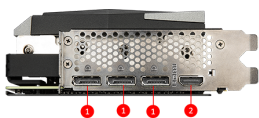

msi

GRAPHICS CARDS

GeForce RTX™ 3070 GAMING TRIO PLUS 8G LHR

SPECIFICATIONS

Model Name	GeForce RTX™ 3070 GAMING TRIO PLUS 8G LHR
Graphics Processing Unit	NVIDIA® GeForce RTX™ 3070
Interface	PCI Express® Gen 4
Cores	5888
Core Clocks	Boost: 1770 MHz
Memory Speed	14 Gbps
Memory	8GB GDDR6
Memory Bus	256-bit
Output	DisplayPort x 3 (v1.4a) HDMI x 1 (Supports 4K@120Hz as specified in HDMI 2.1)
HDCP Support	Y
Power consumption	240W
Power connectors	8-pin x2
Recommended PSU	650W
Card Dimension (mm)	323 x 140 x 56mm
Weight (Card / Package)	1458g / 2286g
DirectX Version Support	12 API
OpenGL Version Support	4.6
Multi-GPU Technology	Y
Maximum Displays	4
VR Ready	Y
G-SYNC® technology	Y
Adaptive Vertical Sync	Y
Digital Maximum Resolution	7680x4320

CONNECTIONS

1. DisplayPort
2. HDMI

FEATURES

TRI FROZR 2

TRI FROZR 2 offers the perfect balance between cool temperatures and quiet fans during endless gaming sessions.

TORX FAN 4.0

A masterpiece of teamwork, fan blades work in pairs to create unprecedented levels of focused air pressure.

Core Pipe

Precision-machined heat pipes ensure max contact and spread heat along the full length of the heatsink.

Airflow Control

Don't sweat it, Airflow Control guides the air to exactly where it needs to be for maximum cooling.