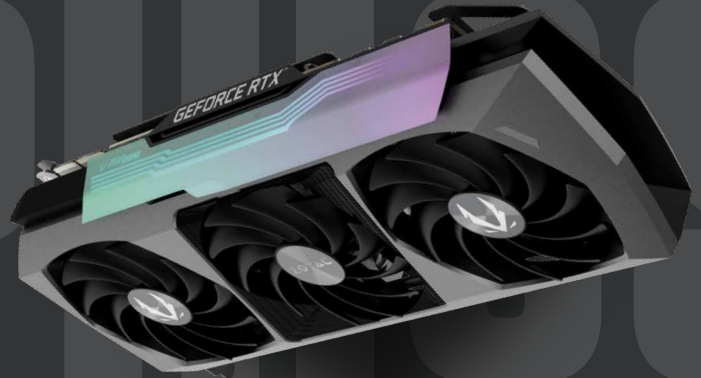

GEFORCE RTX™ 3090 AMP EXTREME HOLO

SKU: ZT-A30900B-10P

The ultimate ZOTAC GAMING GeForce RTX 30 Series GPU based on the NVIDIA Ampere architecture is here with the AMP Extreme Holo. Built with enhanced RT Cores and Tensor Cores, new streaming multiprocessors, and superfast GDDR6X memory, the ZOTAC GAMING GeForce RTX 3090 AMP Extreme Holo gives rise to the absolute gaming experience with ultra graphics fidelity.

LIVE TO GAME

TECHNICAL SPECIFICATIONS

EAN: 4895173622441

UPC: 810012081832

FEATURES

- HoloBlack Design
- SPECTRA 2.0 RGB Lighting (compatible with external LED strip)
- IceStorm 2.0 Advanced Cooling
- Active Fan Control with FREEZE Fan Stop
- PowerBoost
- Dual BIOS
- Metal RGB LED Backplate
- GDDR6X Graphics Memory
- 2nd Gen Ray Tracing Cores, 3rd Gen Tensor Cores
- VR Ready, NVIDIA DLSS
- NVIDIA G-SYNC*, NVIDIA GPU Boost™, NVIDIA® GeForce Experience™
- NVIDIA NVLink (SLI-ready)

POWER REQUIREMENTS

- 800-watt power supply recommended
- 420-watt max power consumption
- 3 x 8-pin power connector

INSIDE THE BOX

- ZOTAC GAMING GeForce RTX 3090 AMP Extreme Holo
- ZOTAC GAMING RGB GPU Support Bracket
- 3-pin RGB Header Cable
- User Manual