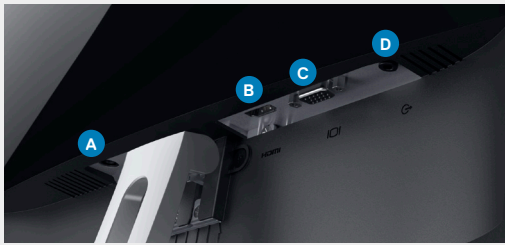

Connectivity

Connectors	VGA, HDMI 2.0 & 1.4, Audio Line-out
-------------------	-------------------------------------

Design features

Stand	Tilt only (Typical: 5° forward or 21° backward), built-in cable management
Security	Security lock slot (security lock not included)

Easily tilt the panel to your preferred viewing position.

Connectivity

- A Power
- B HDMI
- C VGA
- D Audio-out

- E Security-lock slot
- F Stand release
- G Cable management slot

* Dell monitors are #1 worldwide for 3 consecutive years! Source: IHS Global Inc. Desktop Monitor Market Tracker (2013 to 2015) ID# G16000073