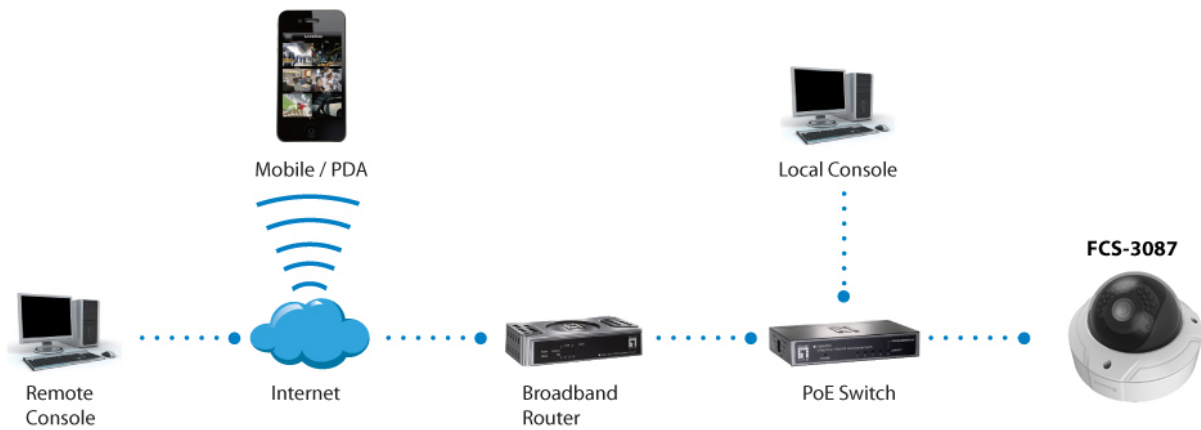

RoHS,IK10

**Environmental Test:**

Weather proof IP66-rated housing

Vandal proof IK10-rated

**Others:**

ONVIF

**Others****Operation Systems:**

Microsoft Windows 8/7/Vista/XP

## Diagram

---