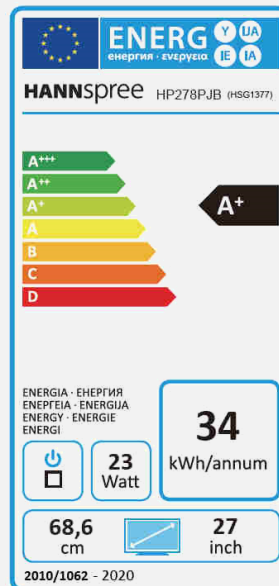

VIEWING ANGLE, VESA

178° Ultra-Wide
Viewing Angle

Ultra-Slim
Design

ERGONOMIC FEATURES

Height
Adjust.
Stand Pivot

Tilt Swivel

Display Size	68,6cm / 27" Diagonal
Panel Type	TFT – LED Backlight ADS Panel*
Aspect Ratio	16:9
Resolution (H x V)	1920 x 1080 Full HD
Brightness	300cd/m ²
Contrast (Typ.)	1.000:1 (Typical)
Contrast (Active)	80.000.000:1 (Active)
Viewing Angle L/R; U/D	178° H – 178° V (CR >10)
Response Time	4 msec
Pixel Pitch	0,311 (H) x 0,311 (V) mm
Panel Surface	Anti-Glare, Haze 25%, 3H
Display Colors	16.7M Colors
Horizontal Frequency	30 ~ 83 kHz
Vertical Frequency	56 ~ 75 Hz
Max Display Frequency	1920 x 1080 @ 60Hz
Input 1	D-Sub (VGA)
Input 2	HDMI
Input 3	Display Port
Input 4	PC Audio In
Buil-in Speakers	Yes, 2W x 2; Earphone out
Power Consumption	On: 23.21W; Stand-by: 0.32W; Off: 0.21W
AC Power Range	AC 100 ~ 240 Volt; 50 ~ 65 Hz
Product Dimensions	613.4 x 228.86 x 529.05 mm (W x D x H)
Packing Dimensions	696 x 188 x 437 mm (W x D x H)
Net / Gross Weight	5.5 Kg / 6.9 Kg

VESA Mounting	100 x 100 mm
Monitor Stand	Height Adjustable Stand (Lift 120mm)
Tilt / Kensington Lock	-5° ~ 22° / Yes
Pivot / Swivel	Yes -90° ~ +90° / Left: 45° - Right: 45°
Controls	Menu, ←, →, AUTO, Power
Color	9300, 6500, 5500, User Mode
Preset Mode	PC, Movie, Game, ECO Modes
On Screen Display	11 OSD Languages
Other Features	Low Blue Light Mode Flicker Free
Accessory	Power Cable (1.5m); HDMI Cable (1.5m); Warranty Card; Quick Start Guide

Supplier's Name	HANNSpree
Model Name	HP278PJB
Energy Efficiency Class	A+
Screen Size (Centimetres)	68,6
Screen Size (Inches)	27,00
On mode power Consumption (W)	23
Annual Energy Consumption* (kWh)	34
Standby-mode Power Consumption (W)	0,32
Off-mode Power Consumption (W)	0,21
Screen Resolution	1920 x 1080