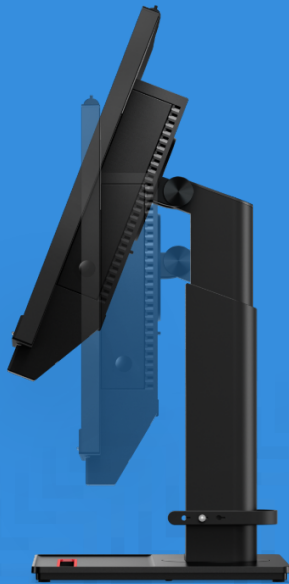

**MAINSTREAM COMPUTING FOR A
VARIETY OF BUSINESS USES**

ThinkCentre Tiny-In-One devices enable businesses to upgrade displays and computers separately, but still enjoy the space-saving benefits of an all-in-one device.

ThinkCentre Tiny-In-One 22 Gen 4

Smarter
technology
for all

Lenovo

Create an all-in-one PC using this 21.5" Full HD display, which is compatible with any ThinkCentre Tiny (including those with 65W CPUs). The ThinkCentre Tiny simply inserts into the dedicated compartment behind the screen, enabling the PC to be upgraded independently of the display, which has an optional touchscreen. Integrated web conferencing features include an adjustable webcam and speakers.

REASONS TO BUY

Convenient features include the flexibility to use this display as a standalone monitor with 1x DisplayPort in, an integrated smartphone holder in the compact base, and full access to all ports on the front of an installed ThinkCentre Tiny.

KEY SPECIFICATIONS

Color	Black
Camera	Rotatable 720p camera
Audio	2x 2W speakers
Stand	Tilt, lift, swivel & pivot stand
Dimensions	Width: 489.3mm (19.26") Depth: 220.4mm (8.68") Height: 418.2 to 568.2mm (16.46 to 22.37")
Weight	6.58kg (14.51lb)