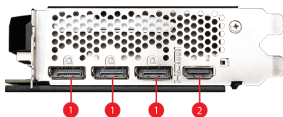

SPECIFICATIONS

Model Name	GeForce RTX™ 4070 VENTUS 3X 12G OC
Graphics Processing Unit	NVIDIA® GeForce RTX™ 4070
Interface	PCI Express® Gen 4
Core Clocks	Extreme Performance: 2520 MHz (MSI Center) Boost: 2505 MHz
CUDA® CORES	5888 Units
Memory Speed	21 Gbps
Memory	12GB GDDR6X
Memory Bus	192-bit
Output	DisplayPort x 3 (v1.4a) HDMI™ x 1 (Supports 4K@120Hz HDR, 8K@60Hz HDR, and Variable Refresh Rate as specified in HDMI™ 2.1a)
HDCP Support	Y
Power consumption	200W
Power connectors	8pin x 1
Recommended PSU	650 W
Card Dimension (mm)	308 x 120 x 43 mm
Weight (Card / Package)	811g/1152g
DirectX Version Support	12 Ultimate
OpenGL Version Support	4.6
Maximum Displays	4
G-SYNC® technology	Y
Digital Maximum Resolution	7680 x 4320

CONNECTIONS

1. DisplayPort
2. HDMI™

FEATURES

Triple Fan

Three fans and a huge heatsink ensure a cool and quiet experience for you.

TORX FAN 4.0

A masterpiece of teamwork, fan blades work in pairs to create unprecedented levels of focused air pressure.

Airflow Control

Don't sweat it, Airflow Control guides the air to exactly where it needs to be for maximum cooling.

Copper Baseplate

A solid nickel-plated copper baseplate transfers heat from the GPU to all heat pipes for better cooling.

Core Pipe

Precision-machined heat pipes ensure max contact to the GPU and spread heat along the full length of the heatsink.

Zero Frozr

The fans completely stop when temperatures are relatively low, eliminating all noise.