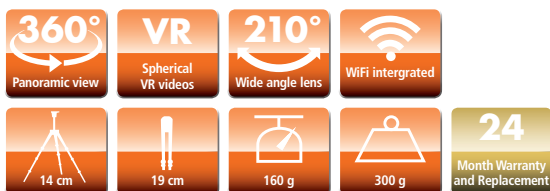

Powerful 360 Degree Camera with 2 Lenses for fully spherical VR videos

- ▶ Fully spherical VR recordings with 2x 360° panoramic view
- ▶ High resolution Full HD videos (1.920 x 960 / 30 fps)
- ▶ Integrated WiFi for comfortable remote control via smartphones and tablets
- ▶ App for Android 4.2 or higher and IOS 7.0 or higher
- ▶ Virtual-Reality-Mode for using with VR glasses
- ▶ 2 light-intense lenses
- ▶ Incl. mini tripod

Technical Data Camera

Sensor	2x 4MP CMOS Sensor
Resolution	Video: 1920 x 960 / 30fps Photo: 4.5 MP (3008 x 1504 Pixel)
Lens	2x 210° super wide angle lens Aperture F = 2.0 Focal distance f: 0,89 mm
Display	0.96" LCD (5.08 cm), 126x64 pixels
Memory	Slot for microSDHC cards 8GB – 32GB (Class 6 – Class 10)
Data Format	Photo: JPG Video: H.264 (MOV)
System Requirements	MS Windows XP, Vista, Win 7, Win 8, Win 10 Mac OS
Connections	Micro USB 2.0
Battery Run Time	Up to 90 minutes with fully loaded battery (without WiFi, 1920 x 960 / 30fps)
Power Supply	Rechargeable lithium-ion battery (3.8 V 1500 mAh)
Size	116 x 34 x 28.4 mm
Weight	100 g

Technical Data Mini Tripod

Weight	160 g
Height	14 cm
Folded Length	19 cm
Max. Load	300 g
Control	Pan and tilt
Segments	3
Material	Plastic

Scope of delivery Camera, mini tripod, bag, USB cabel, manual

Subject to technical changes.