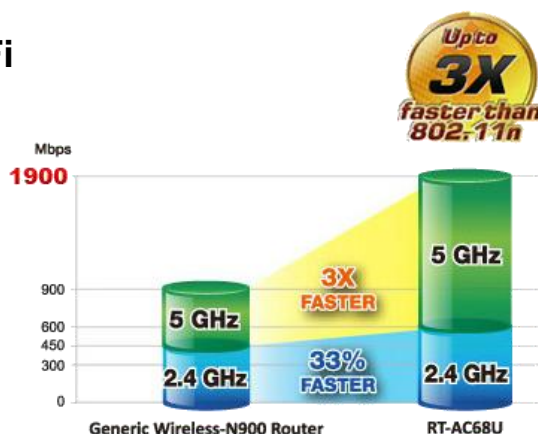

Enhanced signal range and stability

ASUS AiRadar intelligently strengthens wireless connectivity using beamforming technology, high power amplification, and exclusive ASUS RF fine-tuning. This ensures extended coverage, dynamic data speed increases, and enhanced stability.