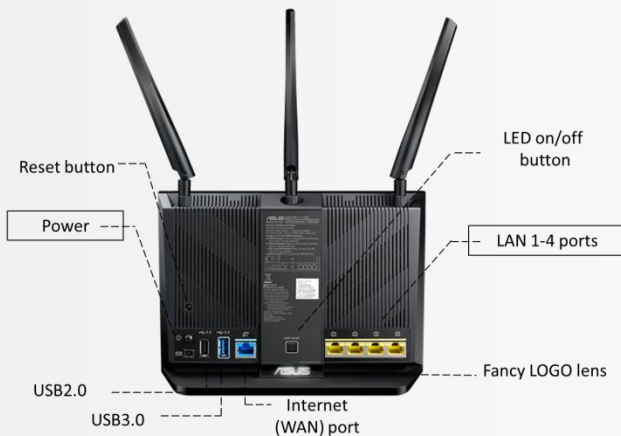

AiProtection Your Smart Home is Protected.

ASUS AiProtection powered by Trend Micro™ improves your online safety and security by combining automatic vulnerability detection, malicious site blocking and parental controls.

AiCloud Your World on Demand.

AiCloud keeps you connected to your data wherever you are. Access, share and stream all your photos, videos and files from your router on any internet-connected desktop, notebook or mobile device.

ASUS Router Control Your Network Anywhere. App

ASUS Router App is built from the ground-up to be both intuitive and robust, allowing you to setup your router, manage network traffic, diagnose connection issues and even update firmware, all without needing to boot up a PC.

What's Inside the Box

- RT-AC68U Dual-band AC1900 Gigabit Router
- 3 external detachable antennas
- RJ-45 cable
- Power adapter
- Warranty card
- Quick start guide
- Support CD (user manual and utility)

Specifications

- Wireless Type: 802.11 ac/n/g/a/b
- Wireless Speed: Up to 1900 Mbps
- Wireless Frequency: Dual-band (2.4 & Dual 5 GHz)
- Wired Connectivity: 4x LAN, 1x WAN gigabit Ethernet ports
- USB Port(s): 1x USB 3.0, 1x USB 2.0
- Warranty: 2 years

Scan for full features and specs

Connectivity