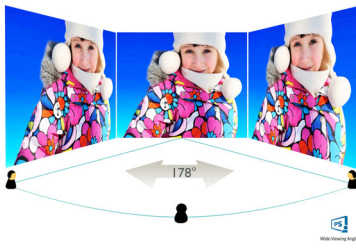

Philips
Full HD LCD monitor

V Line

24 (23.8"/60.5 cm diag.)
Full HD (1920 x 1080)

243V7QDAB

Vivid, crisp images, from edge to edge

A perfect all-round display with stunning images that stretch from edge to edge, made easy on the eyes, in a compact, slim design.

Perfectly designed for your space

- VESA mount allows for flexibility

PHILIPS

Full HD LCD monitor
V Line 24 (23.8"/60.5 cm diag.), Full HD (1920 x 1080)

243V7QDAB/00

Highlights

IPS technology

IPS displays use an advanced technology that gives you extra-wide viewing angles of 178/178 degrees, making it possible to view the display from almost any angle. Unlike standard TN panels, IPS displays give you remarkably crisp images with vivid colours, making them ideal not only for Photos, movies and web browsing, but also for professional applications that demand colour accuracy and consistent brightness at all times.

16:9 Full HD display

Picture quality matters. Regular displays deliver quality, but you expect more. This display features enhanced Full HD 1920 x 1080 resolution. With Full HD for crisp detail paired with high brightness, incredible contrast and realistic colours, expect a true-to-life picture.

EasyRead mode

EasyRead mode for a paper-like reading experience

Specifications

Picture/Display

- LCD panel type: IPS technology
- Backlight type: W-LED system
- Panel Size: 23.8 inch/60.5 cm
- Effective viewing area: 527.04 (H) x 296.46 (V)
- Aspect ratio: 16:9
- Optimum resolution: 1920 x 1080 @ 60 Hz
- Pixel Density: 93 PPI
- Response time (typical): 5 ms (GtG)*
- Brightness: 250 cd/m²
- SmartContrast: 10,000,000:1
- Contrast ratio (typical): 1000:1
- Pixel pitch: 0.275 x 0.275 mm
- Viewing angle: 178° (H)/178° (V), @ C/R > 10
- Flicker-free
- Display colours: 16.7 M
- Scanning Frequency: 30-83 kHz (H) / 56-76 Hz (V)
- LowBlue Mode
- sRGB