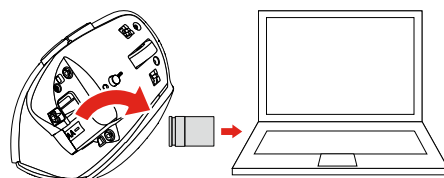

Lenovo Go Vertical Wireless Mouse

<https://support.lenovo.com>

(1P) PN: SP41C33884
Printed in China

1

2

3

4

DPI

800 DPI ☀️ x1
1600 DPI ☀️ x2
2400 DPI ☀️ x3

Forward → / ⇨

Backward ← / ⇦

↓ <https://support.lenovo.com/docs/LenovoGo>

Lenovo Unified Pairing Receiver

1

2

< 30 cm