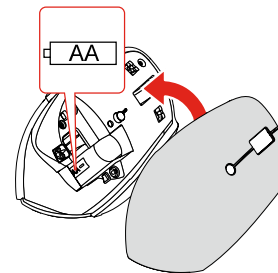

Lenovo Go Vertical Wireless Mouse

<https://support.lenovo.com>

(1P) PN: SP41C33884
Printed in China

1

2

3

4

DPI

800 DPI ☀️ x1
1600 DPI ☀️ x2
2400 DPI ☀️ x3

Forward → / ⇨

Backward ← / ⇦

↓ <https://support.lenovo.com/docs/LenovoGo>

Lenovo Unified Pairing Receiver

1

2

< 30 cm