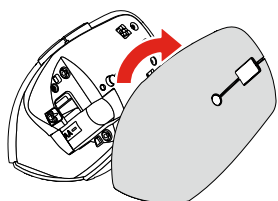

Lenovo Go Vertical Wireless Mouse

<https://support.lenovo.com>

(1P) PN: SP41C33884
Printed in China

1

2

3

4

DPI

800 DPI ☀️ x1
1600 DPI ☀️ x2
2400 DPI ☀️ x3

Forward → / ⇨

Backward ← / ⇦

↓ <https://support.lenovo.com/docs/LenovoGo>

Lenovo Unified Pairing Receiver

1

2

< 30 cm