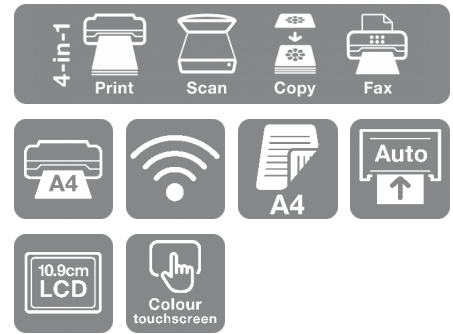

DATASHEET / BROCHURE

KEY FEATURES

- **High-quality A4 multifunction**
  Double-sided print, scan, copy and fax
- **Fast business-quality printing**
  25ppm in black¹
- **Cost-effective inks**
  Print up to 2,200 pages without changing ink cartridges³
- **Wireless solutions**
  Ethernet, Wi-Fi, Wi-Fi Direct and scan-to-cloud²
- **Epson's free mobile printing apps**
  Freedom to print and scan from almost anywhere²