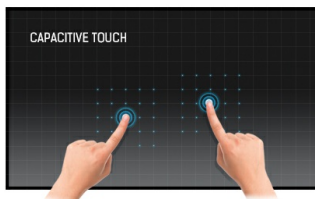

**15.6" Full HD PCAP 10pt touchscreen monitor with IPS panel technology, integrated media player and a hinged stand on the back**

With 1920x1080 Full HD resolution and Projective Capacitive 10 point touch technology, the ProLite T1624MSC delivers seamless and accurate touch response. Featuring IPS Panel technology, it offers exceptional colour performance and wide viewing angles, making it an excellent choice for a vast array of demanding interactive applications. Users can benefit from its hinged stand allowing the monitor to lay down completely flat for use as a tablet. The T1624MSC comes equipped with several inputs and a SD card slot, as well as stereo speakers delivering good quality sound. An ideal screen for small interactive Digital Signage, InStore Retail and interactive presentations purposes.

**Touch technology - Capacitive**

This technology uses a sensor-grid of micro-fine wires integrated into the glass that covers the screen. Touch is detected because electrical characteristics of the sensor grid change when human finger is placed on the glass. Thanks to the glass overlay this technology is highly durable, and the touch function remains unaffected even if the glass is scratched. It offers perfect picture performance and will work with human finger (also latex gloved) and stylus-pen.