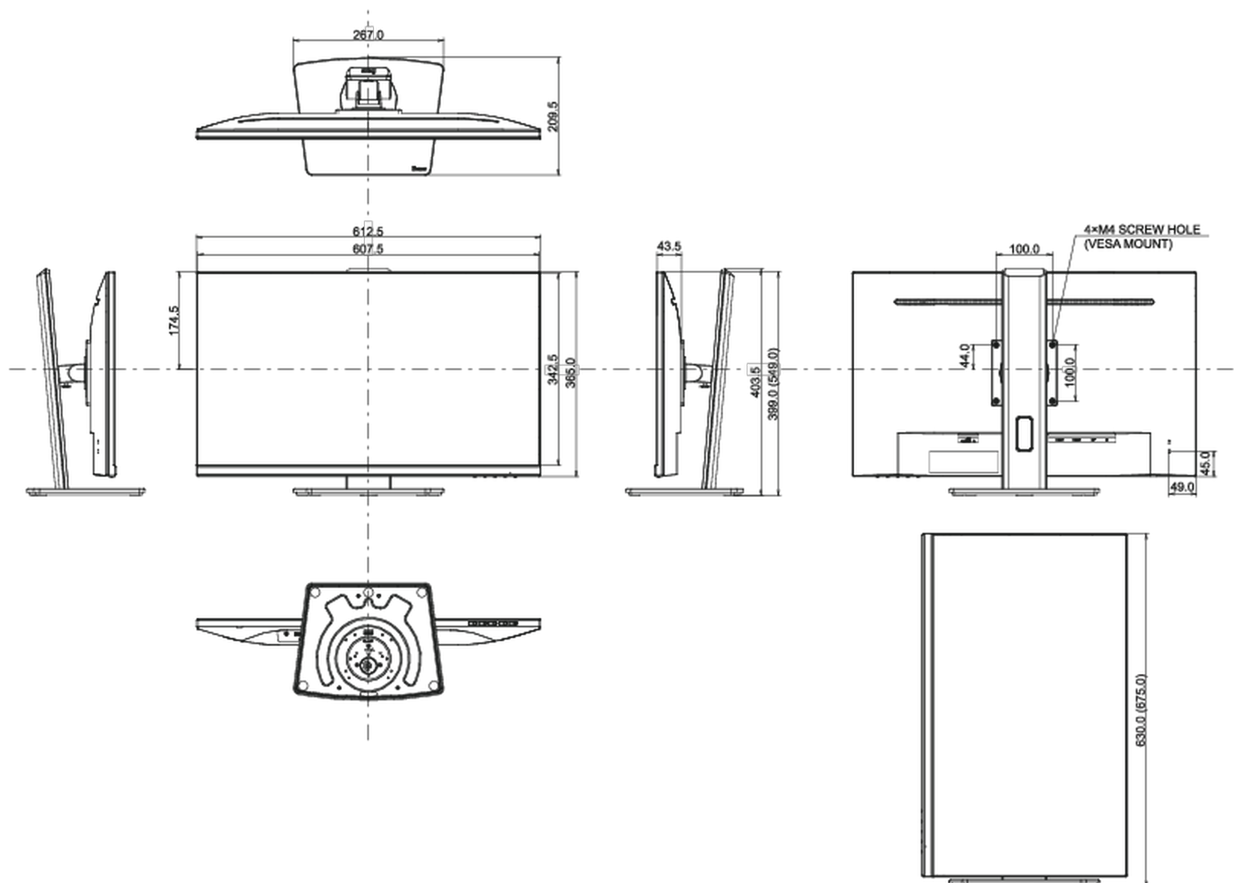

04 MECHANICAL

Display position adjustments	height, pivot (rotation), swivel, tilt
Height adjustment	150mm
Rotation (PIVOT function)	90°
Swivel stand	90°; 45° left; 45° right
Tilt angle	23° up; 5° down
VESA mounting	100 x 100mm
Cable management system	yes

05 ACCESSORIES INCLUDED

Cables	power, HDMI
Other	quick start guide, safety guide

06 POWER MANAGEMENT

Power supply unit	internal
Power supply	AC 100 - 240V, 50/60Hz
Power usage	25W typical, 0.5W stand by, 0.5W off mode

Product dimensions W x H x D	612.5 x 399 (549) x 209.5mm
Box dimensions W x H x D	688 x 435 x 155mm
Weight (without box)	6.2kg
Weight (with box)	7.7kg
EAN code	4948570118946

All trademarks and registered trademarks acknowledged. E & O E. Specification subject to change without notice. All LCD's comply with ISO-9241-307:2008 in connection with pixel defects.