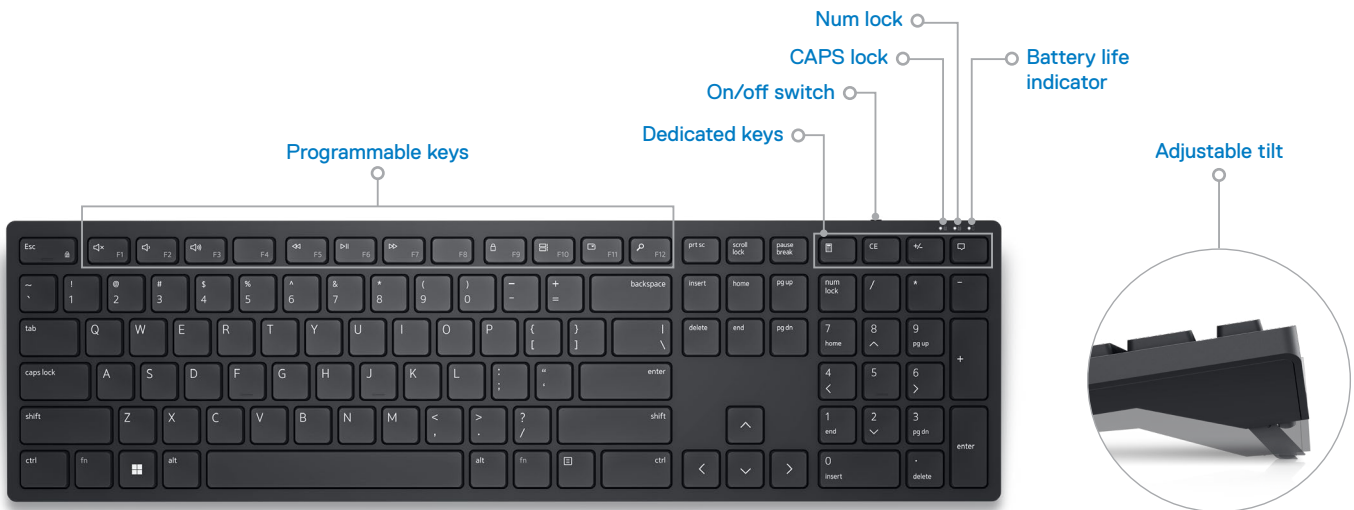

DELL WIRELESS KEYBOARD

KB500

Productivity at your fingertips

Enhance productivity with this well designed keyboard, powered by one of the industry's leading battery lives of up to 36 months¹.

• • •
Tested and certified to work seamlessly with Dell systems

• • •
128-bit AES (Advanced Encryption Standard) encryption on keyboard helps protect your data transmission across your devices, providing you with a secure connection while typing.

• • •
Advanced Exchange Service gets you a replacement shipped the next business day should your existing one become faulty within the 3-year warranty period.²

¹ Based on Dell analysis of battery life usage model calculations, Nov. 2020. Results vary depending on use, operating conditions and other factors.

² Replacement part/unit dispatched, if needed, following completion of phone/online diagnosis. Fee charged for failure to return defective unit. Availability varies.