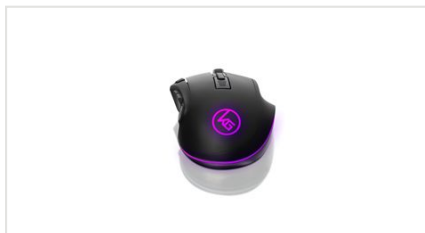

16,000 dpi Flawless Optical Sensor

Program up to five (5) different dpi settings and instantly shift between each with the press of a button.

- USB 2.0 eSports professional optical gaming mouse
- 12 programmable buttons with custom programming software
- Non-slip rubber coated click wheel and thumb rest
- Up to 16,000dpi with shift-on-the-fly adjustment
- Instantly switch between 5 profiles
- Adjustable weight system for precision tuning
- Sculptured housing designed for MMO gaming
- RGB LED backlighting with "breathing" effect
- Pixart PMW 3389 sensor
- 128K built-in memory
- 125/500/1000Hz adjustable report rate
- 15,000 fps frame rate
- 400 ips speed