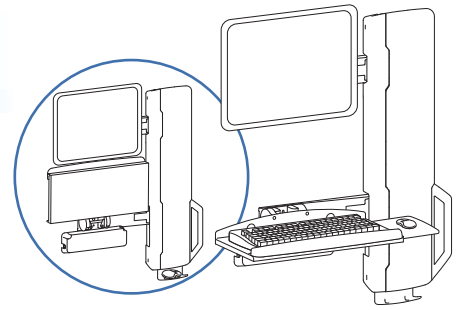

StyleView Sit-Stand VL, High Traffic Areas

Range of Motion

Max weight 29 lbs (13.2 kg)

© 2014 Ergotron, Inc. rev. 03/26/2019 DIM-SV-VL-HT Content is subject to change without notification

Americas Sales and Corporate Headquarters