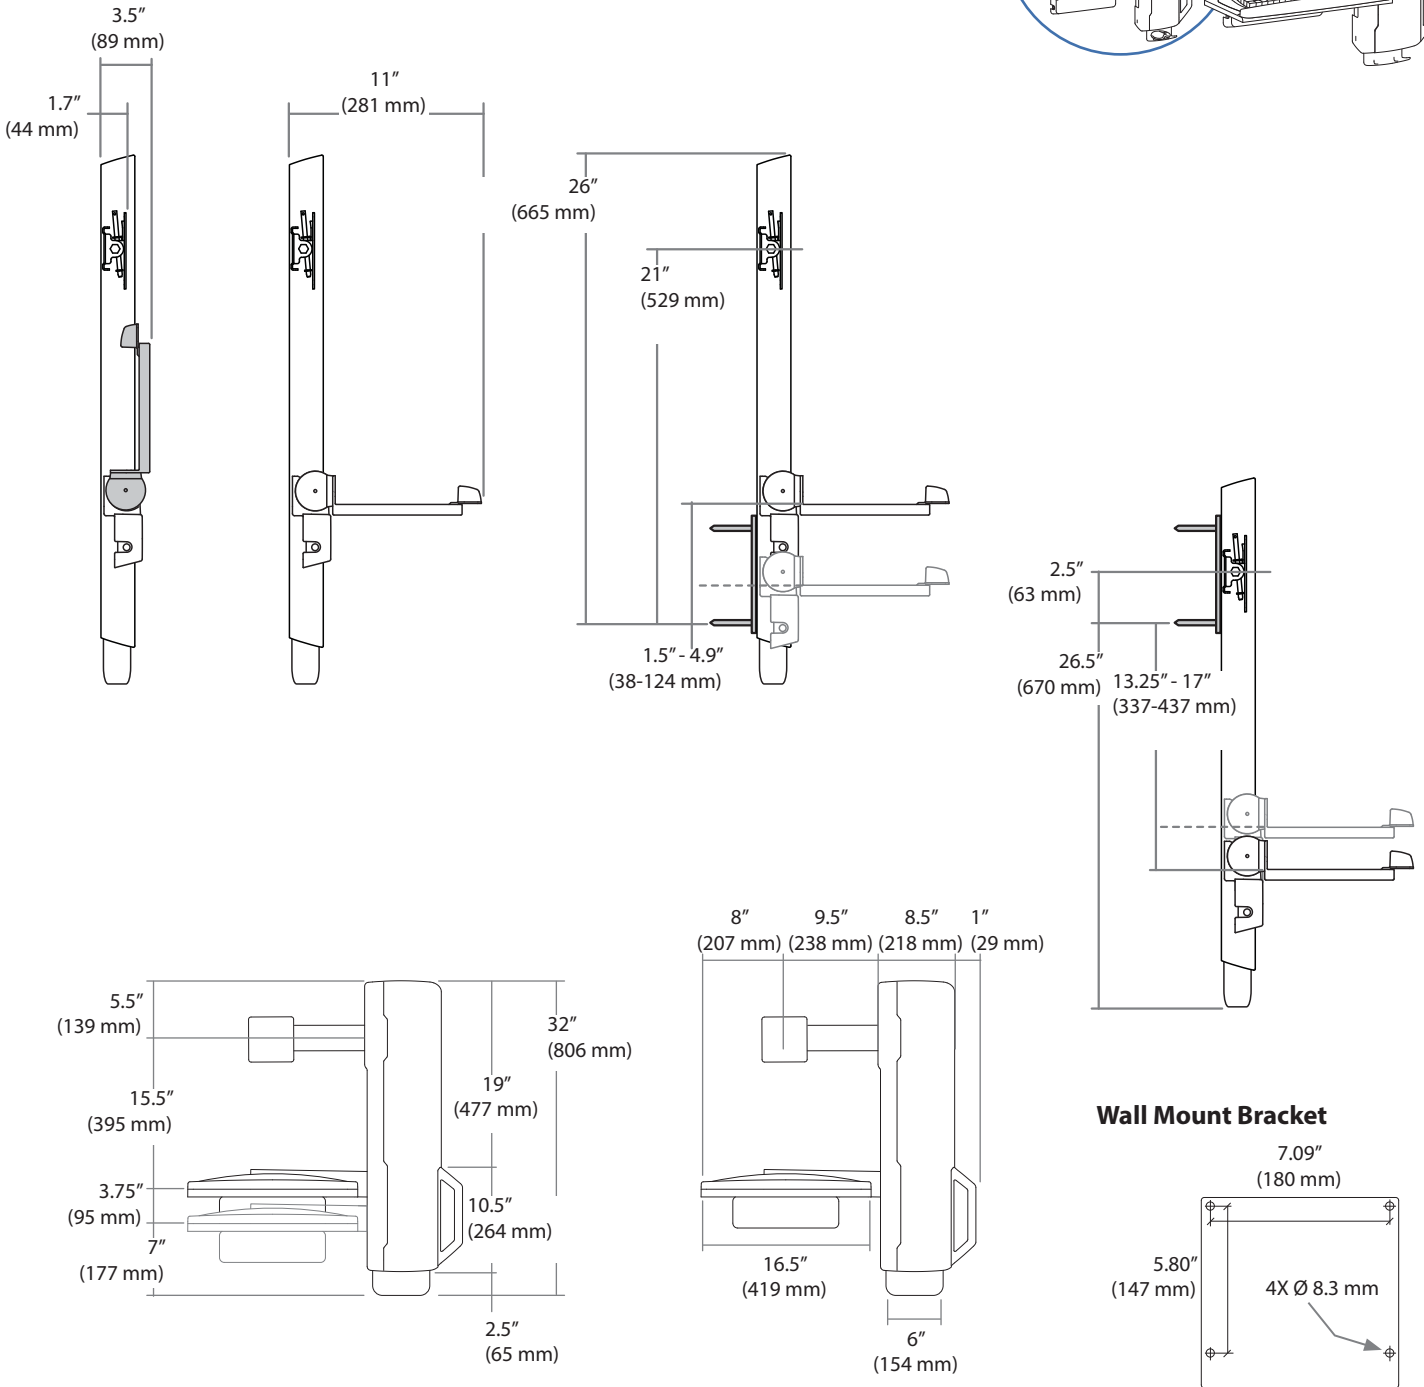

Worldwide OEM Sales

www.ergotron.com
info.oem@ergotron.com

StyleView Sit-Stand VL, High Traffic Areas

Dimensions

© 2014 Ergotron, Inc. rev. 03/26/2019 DIM-SV-VL-HT Content is subject to change without notification