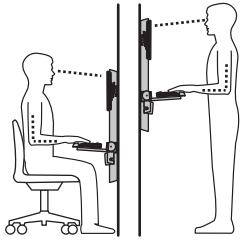

StyleView Sit-Stand VL, High Traffic Areas

Range of Motion

Max weight 29 lbs (13.2 kg)

© 2014 Ergotron, Inc. rev. 03/26/2019 DIM-SV-VL-HT Content is subject to change without notification

Americas Sales and Corporate Headquarters