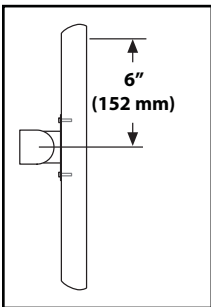

This mounting height is a recommendation for an ergonomic workstation that accommodates user heights of 5'9" - 5' 11"

If user heights are different than this, you should change mounting height to accommodate user heights. (Change mounting height one inch for every one inch difference in user heights).