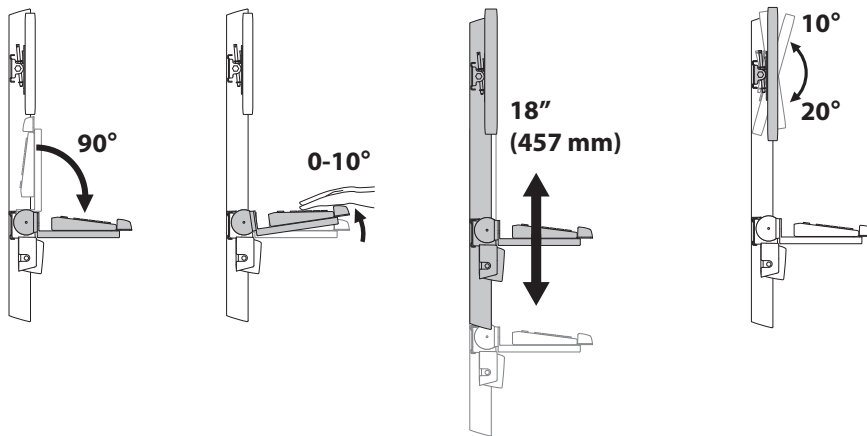

StyleView Sit-Stand VL, High Traffic Areas

Range of Motion

Max weight 29 lbs (13.2 kg)

© 2014 Ergotron, Inc. rev. 03/26/2019 DIM-SV-VL-HT Content is subject to change without notification

Americas Sales and Corporate Headquarters