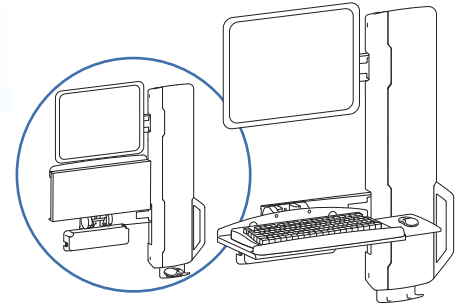

StyleView Sit-Stand VL, High Traffic Areas

Mounting Height for Ergonomic Workstation

This mounting height is a recommendation for an ergonomic workstation that accommodates user heights of 5'9" - 5' 11"

If user heights are different than this, you should change mounting height to accommodate user heights. (Change mounting height one inch for every one inch difference in user heights).