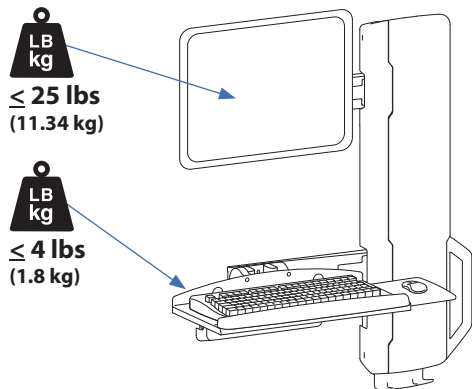

StyleView Sit-Stand VL, High Traffic Areas

Range of Motion

Max weight 29 lbs (13.2 kg)

© 2014 Ergotron, Inc. rev. 03/26/2019 DIM-SV-VL-HT Content is subject to change without notification

Americas Sales and Corporate Headquarters