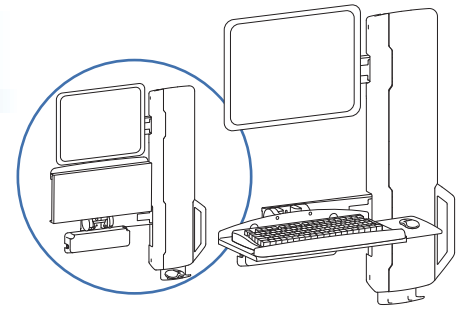

StyleView Sit-Stand VL, High Traffic Areas