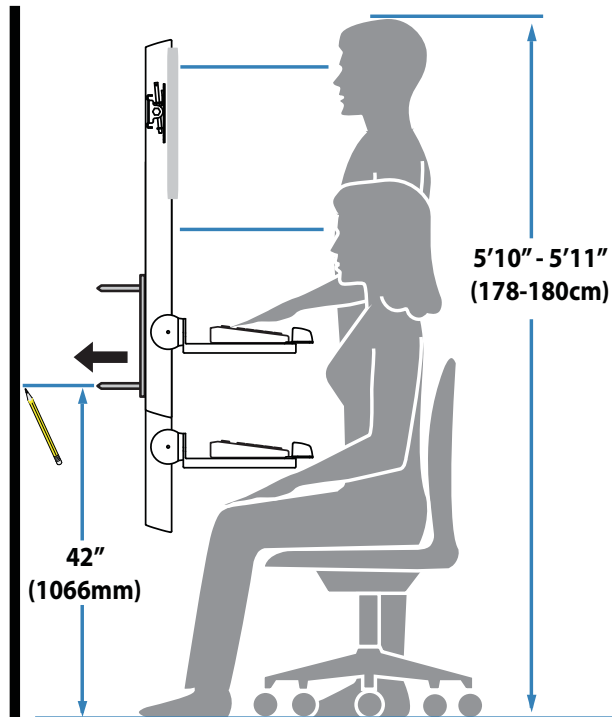

APAC Sales

Tokyo, Japan
www.ergotron.com
japansupport@ergotron.com

Worldwide OEM Sales

www.ergotron.com
info.oem@ergotron.com

StyleView Sit-Stand VL, High Traffic Areas

Mounting Height for Ergonomic Workstation

This mounting height is a recommendation for an ergonomic workstation that accommodates user heights of 5'9" - 5' 11"

If user heights are different than this, you should change mounting height to accommodate user heights. (Change mounting height one inch for every one inch difference in user heights).

Mounting height assumes there is a 6" (152 mm) distance between the center of your monitor mounting holes and the top of the screen. If your distance is smaller, you should increase mounting height accordingly, if your distance is larger, you should decrease your mounting height accordingly.