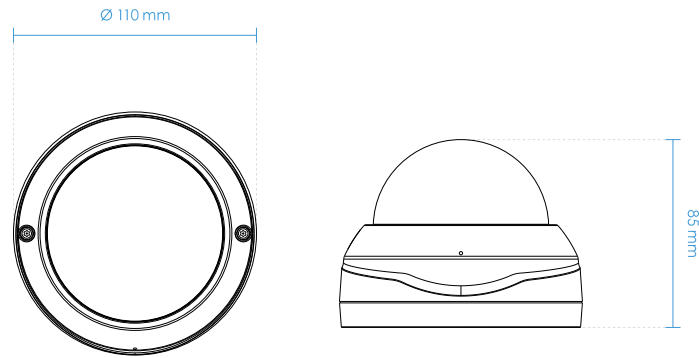

Dimensions

Compatible Accessories

Mounting Kits

Mounting Kits

Mounting Kits