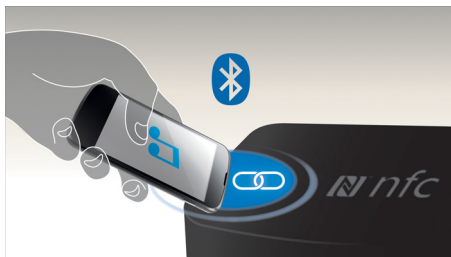

Easy to use

- One-Touch with NFC-enabled smartphones for Bluetooth pairing
- Handy remote control for extra convenience
- CD Shuffle/Repeat for personalised music enjoyment
- 20-track CD programmable
- Stereo headphone jack for better personal music enjoyment

Powerful sound you can hear and feel

- Bass Reflex Speaker System delivers a powerful, deeper bass
- Dynamic Bass Boost for deep and dramatic sound

PHILIPS

Highlights

Stream music via Bluetooth™

Bluetooth is a short range wireless communication technology that is both robust and energy-efficient. The technology allows easy wireless connection to iPod/iPhone/iPad or other Bluetooth devices, such as smartphones, tablets or even laptops. So you can easily enjoy your favourite music, sound from video or game wirelessly on this speaker.

NFC technology

Pair Bluetooth devices easily with one-touch NFC (Near Field Communications)

technology. Just tap the NFC-enabled smartphone or tablet on the NFC area of a speaker to turn the speaker on, start Bluetooth pairing and begin streaming music.

USB Direct for MP3 music

USB Direct for MP3 music playback

Bass Reflex Speaker System

Bass Reflex Speaker System delivers a deep bass experience from a compact loudspeaker box system. It differs from a conventional loudspeaker box system in the addition of a bass pipe that is acoustically aligned to the woofer to optimise the low frequency roll-off of the system. The result is deeper controlled bass and lower distortion. The system works by causing the air mass in the bass pipe to vibrate like a conventional woofer. Combined with the response of the woofer, the system extends the overall low frequency sounds to