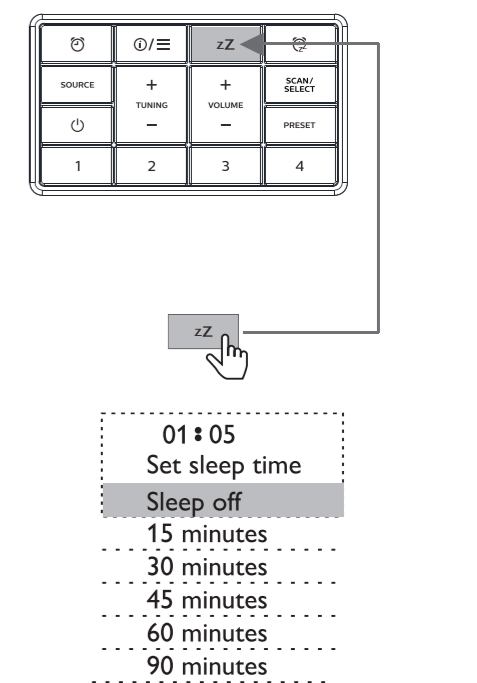

Philips and the Philips Shield Emblem are registered trademarks of Koninklijke Philips N.V. and are used under license. This product has been manufactured by and is sold under the responsibility of MMD Hong Kong Holding Limited or one of its affiliates, and MMD Hong Kong Holding Limited is the warrantor in relation to this product.