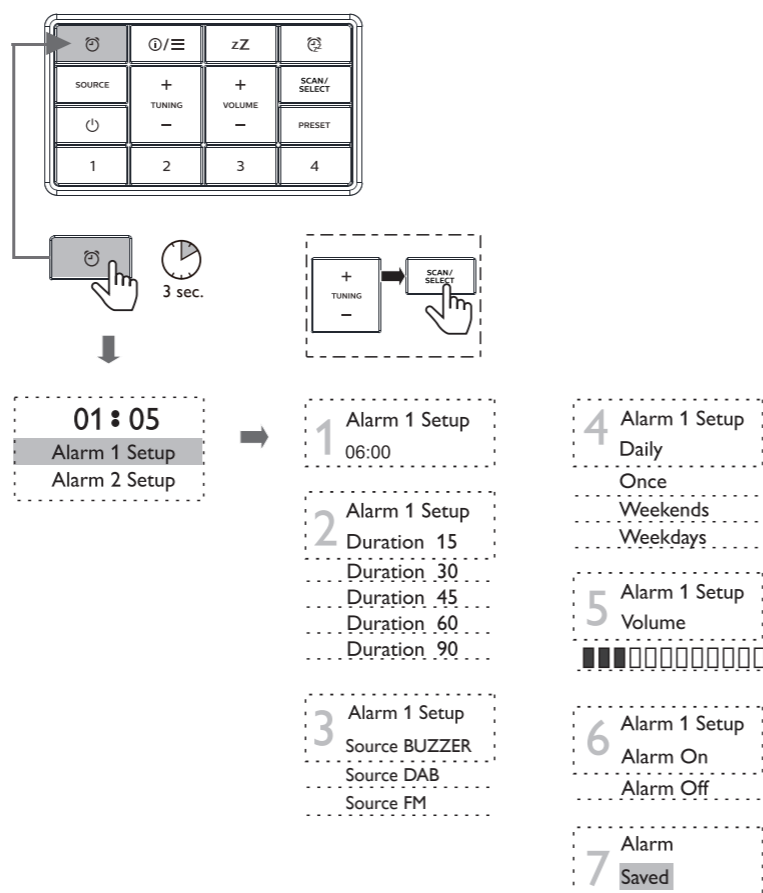

Philips and the Philips Shield Emblem are registered trademarks of Koninklijke Philips N.V. and are used under license. This product has been manufactured by and is sold under the responsibility of MMD Hong Kong Holding Limited or one of its affiliates, and MMD Hong Kong Holding Limited is the warrantor in relation to this product.