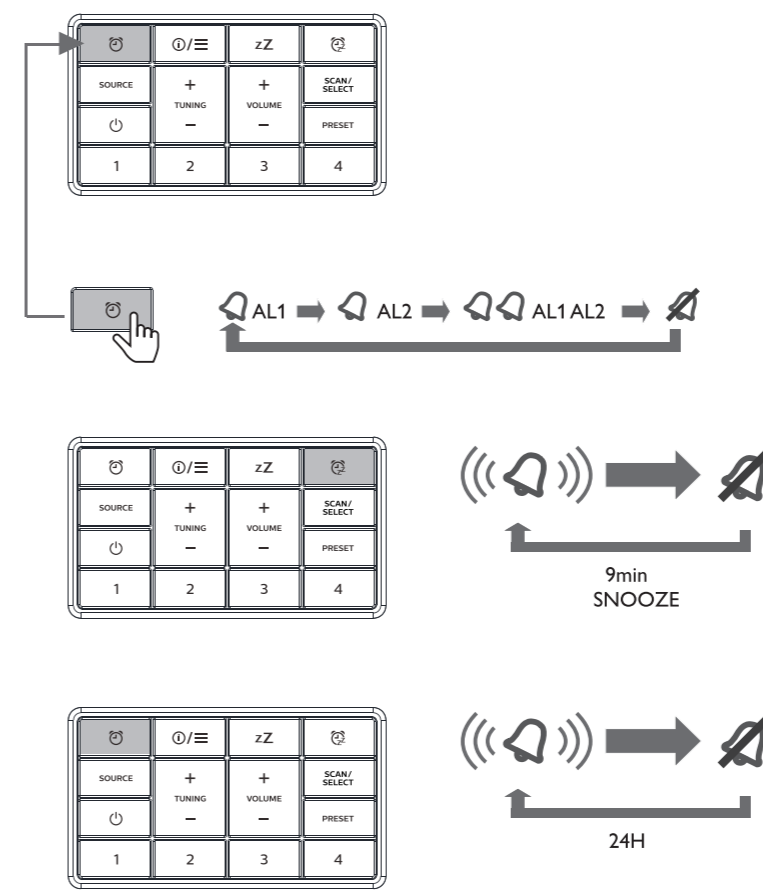

Philips and the Philips Shield Emblem are registered trademarks of Koninklijke Philips N.V. and are used under license. This product has been manufactured by and is sold under the responsibility of MMD Hong Kong Holding Limited or one of its affiliates, and MMD Hong Kong Holding Limited is the warrantor in relation to this product.