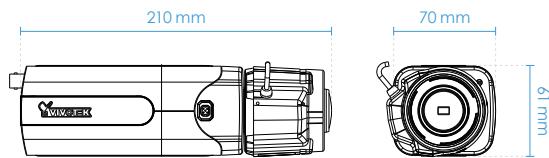

Technical Specifications

Other Players	VLC: 1.1.11 or above QuickTime: 7 or above

Included Accessories

Others	Quick installation guide, warranty card, lens, camera stand, screw pack

Dimensions

Compatible Accessories

Enclosures

Lens