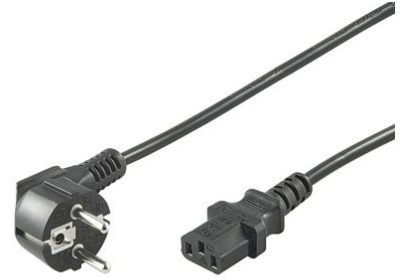

MPN: PE0104020

Power Cord Schuko Angled - C13, 2m

Schuko (CEE 7/7) connection cables are approved for European countries like Germany, France, Austria and many others. This Power cord enables you to connect a monitor, PC or a projector to a power source.

- Approved for all European Countries

Specifications

Features	Cable length	2 m
	Cable type	H05-VV-F3G
	Conductor material	Copper
	Connector 1	Schuko Power Type E/F
	Connector 1 form factor	Angled
	Connector 1 gender	Male
	Connector 2	C13 coupler
	Connector 2 form factor	Straight
	Connector 2 gender	Female
	Core size	0.75 mm ²
	Jacket material	Polyvinyl chloride (PVC)
	Number of cable cores	3
	Product colour	Black
	RoHS compliance	Yes
	Package dimensions (verified)	Depth Verified
Gross Weight Verified		0.208 kg
Height Verified		5.2 cm
Width Verified		27.4 cm
Power	Input current	10 A
	Input voltage	250 V
	Maximum current	10 A
Product dimensions	Net Weight (Product, kg)	0.2 kg
Vendor information	Brand Name	MicroConnect
	Warranty	25 Year(s)