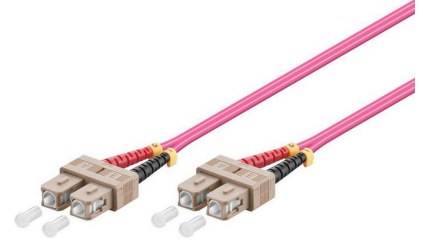

MPN: FIB2220025-4

Optical Fibre Cable, SC-SC, Multimode, Duplex OM4 (Erica Violet), 2,5m

OM4 patch cords are used to connect high speed and legacy networks like 10/40/100 gigabit ethernet, fast ethernet and ethernet. This 50/125 OM4 multimode fiber optic cable is ideal for connecting 40G BIDI SR, 10G SR, QSFP+, SFP+ transceivers etc. for 10G/40G/100G Ethernet connections and is the preferred fiber specification for 40G/100G applications. Multimode patch cords are manufactured using LSZH cable and conform to Telcordia, EIA TIA or IEC standards.

- Designed for Data Centers, Industry and Computer Centers
- LSZH (Low Smoke Zero Halogen) and flame retardant
- RoHS compliant

Specifications

Features	Cable length	2.5 m
	Cladding diameter	125 µm
	Connector 1	SC/UPC
	Connector 1 gender	Male
	Connector 2	SC/UPC
	Connector 2 gender	Male
	Core diameter	50 µm
	Fiber mode structure	Multi-mode
	Fibre optic type	OM4
	Full duplex	Yes
	Halogen-free	Yes
	Insertion loss	0.3 dB
	Jacket material	Low smoke zero halogen (LSZH)
	Product colour	Violet
	RoHS compliance	Yes
Operational conditions	Operating temperature (T-T)	-40 - 85 °C
	Storage temperature (T-T)	-40 - 85 °C
Vendor information	Brand Name	MicroConnect
	Warranty	25 Year(s)
Weight & dimensions	Cable diameter	2 mm

Other products in this series

Cable length	OM1	OM2	OM3	OM4
0.5	FIB2200005	FIB2220005-2	FIB2220005	FIB2220005-4
1.0	FIB220001	FIB222001-2	FIB222001	FIB222001-4
2.0	FIB220002	FIB222002-2	FIB222002	FIB222002-4
2.5				FIB2220025-4
3.0	FIB220003	FIB222003-2	FIB222003	FIB222003-4
4.0			FIB222004	
5.0	FIB220005	FIB222005-2	FIB222005	FIB222005-4
7.0	FIB220007	FIB222007-2	FIB222007	FIB222007-4
10.0	FIB220010	FIB222010-2	FIB222010	FIB222010-4
15.0	FIB220015	FIB222015-2	FIB222015	FIB222015-4
20.0	FIB220020	FIB222020-2	FIB222020	FIB222020-4
25.0	FIB220025	FIB222025-2	FIB222025	FIB222025-4