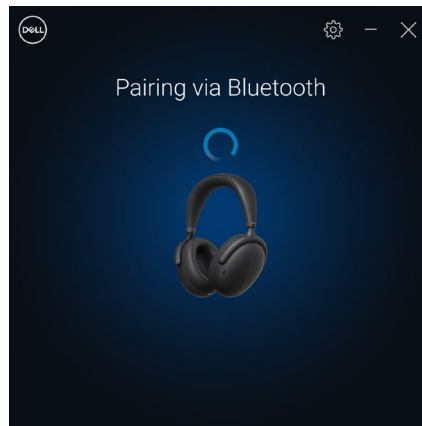

¹ Dell Pair is available with select accessories, commercial & consumer PCs; availability and functionality vary by model. For more details visit Dell.com/support/kbdoc/000201693

² Based on Dell Analysis, October 2022. For more details visit Guide to Bluetooth Security <https://nvlpubs.nist.gov/nistpubs/SpecialPublications/NIST.SP.800-121r2-upd1.pdf>

³ When accessory is in Bluetooth pairing mode.