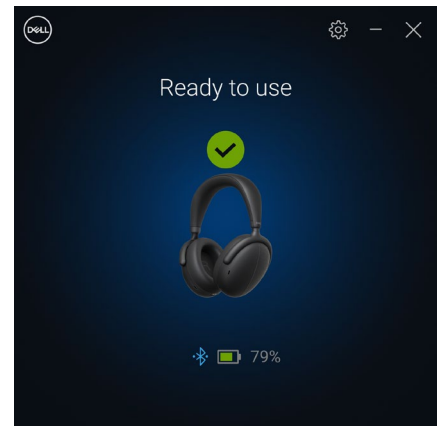

¹ Dell Pair is available with select accessories, commercial & consumer PCs; availability and functionality vary by model. For more details visit Dell.com/support/kbdoc/000201693

² Based on Dell Analysis, October 2022. For more details visit Guide to Bluetooth Security <https://nvlpubs.nist.gov/nistpubs/SpecialPublications/NIST.SP.800-121r2-upd1.pdf>

³ When accessory is in Bluetooth pairing mode.