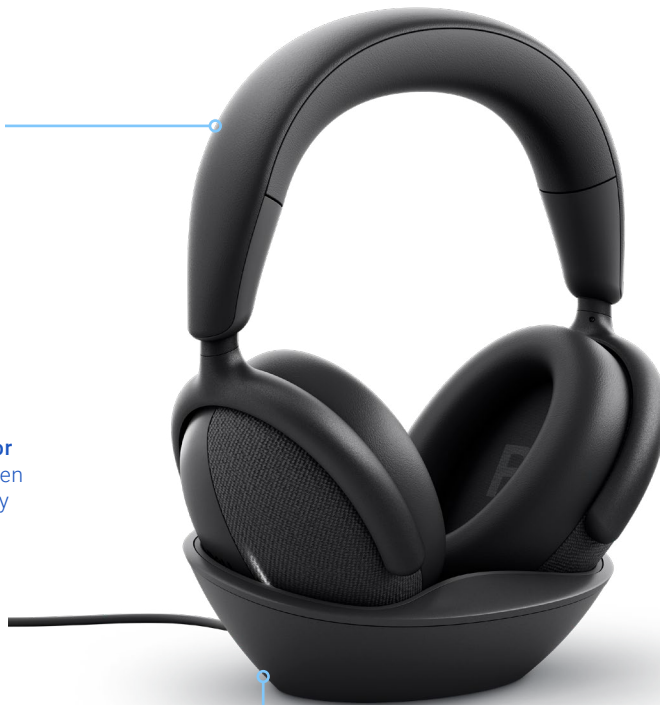

Level up your productivity

Adaptive Active Noise Cancellation (ANC)
Dynamically adjusts noise cancellation to different surroundings for a focus listening experience

Leatherette headband and ear cushions
Adjustable headband and replaceable¹ memory foam cushions

Advanced Smart Sensor
Mutes/Pauses audio when headset is removed or by lifting either earcup

Boomless headset
Elevated aesthetic and creates a natural speaking experience

Powerful battery
USB-C charging dock for wireless charging, up to 80 hours of listening time³

Built-in, dual-directional AI-based noise cancellation
Distinguishes human speech signals from background noises with precision

Dell Peripheral Manager / Dell Audio²
Customize an amazing range of preferred audio and device settings

Effortless connectivity
Multi-point connectivity with Bluetooth® 5.3 (Connects up to 8 devices, 2 simultaneously)

▶ [Click here to explore the Dell Premier Wireless ANC Headset.](#)