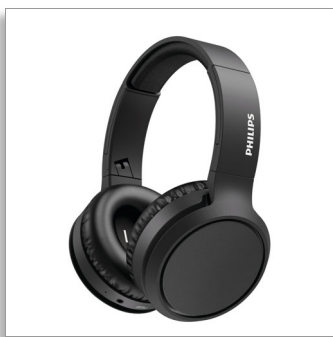

Philips  
Wireless Headphone

40mm drivers/closed-back  
Bluetooth®  
Compact folding

TAH5205BK

## Here comes the bass

Cover your ears and feel that bass! These wireless over-ear headphones boast a BASS boost button for deeper bass at a touch. You get up to 29 hours play time, fast charging, and a rock-solid Bluetooth connection. You won't miss a beat.

### Big bold bass

- Powerful 40 mm neodymium drivers. BASS boost button.
- Over-ear, closed-back design. Great sound isolation.
- 29 hours play time. USB-C charging.
- Charge for 15 minutes, get extra 4 hours play time