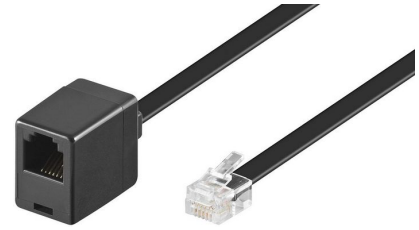

MPN: MPK103FB

RJ12 6C/6P 3m Black Male - Female

MicroConnect Modular Straight RJ12 6C/6P 3m
Black Male - Female

Specifications

Features	Cable length	3 m
	Connector 1	RJ-12
	Connector 1 gender	Male
	Connector 2	RJ-12
	Connector 2 gender	Female
	Connector gender	Male/Female
	Product colour	Black
Other features	Connector(s)	2
Package dimensions (verified)	Depth Verified	11.9 cm
	Gross Weight Verified	0.06 kg
	Height Verified	4.1 cm
	Width Verified	15.6 cm
Product dimensions	Net Weight (Product, kg)	0.05 kg
Vendor information	Brand Name	MicroConnect
	Warranty	25 Year(s)