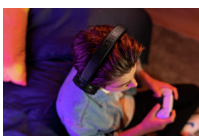

24715_pictures_productinuse_visual_2.jpg

ImageWidth: 4.000 px

ImageHeight: 2.667 px

ImageResolution: 300 dpi