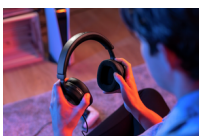

24715_pictures_productinuse_visual_3.jpg

ImageWidth: 4.000 px

ImageHeight: 2.667 px

ImageResolution: 300 dpi