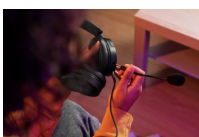

24715_pictures_productinuse_visual_5.jpg

ImageWidth: 4.000 px

ImageHeight: 2.667 px

ImageResolution: 300 dpi